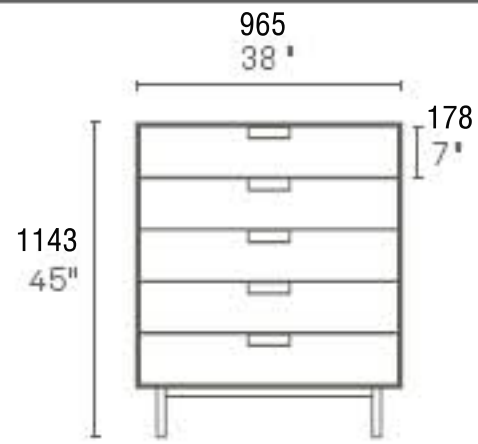

SERIES 11 FIVE DRAWER DRESSER

An elegant and refined approach. Hardwood veneer with solid hardwood trim available in rift-sawn white oak, and graphite-on-oak. Drawers close smoothly, have flip-up hardwood pulls, and full extension ball bearing slides.

SERIES 11 FIVE DRAWER DRESSER
SE1-5DRWRS-WO RIFT-SAWN WHITE OAK
SE1-5DRWRS-GO GRAPHITE-ON-OAK

RIFT-SAWN
WHITE OAK

GRAPHITE-
ON-OAK